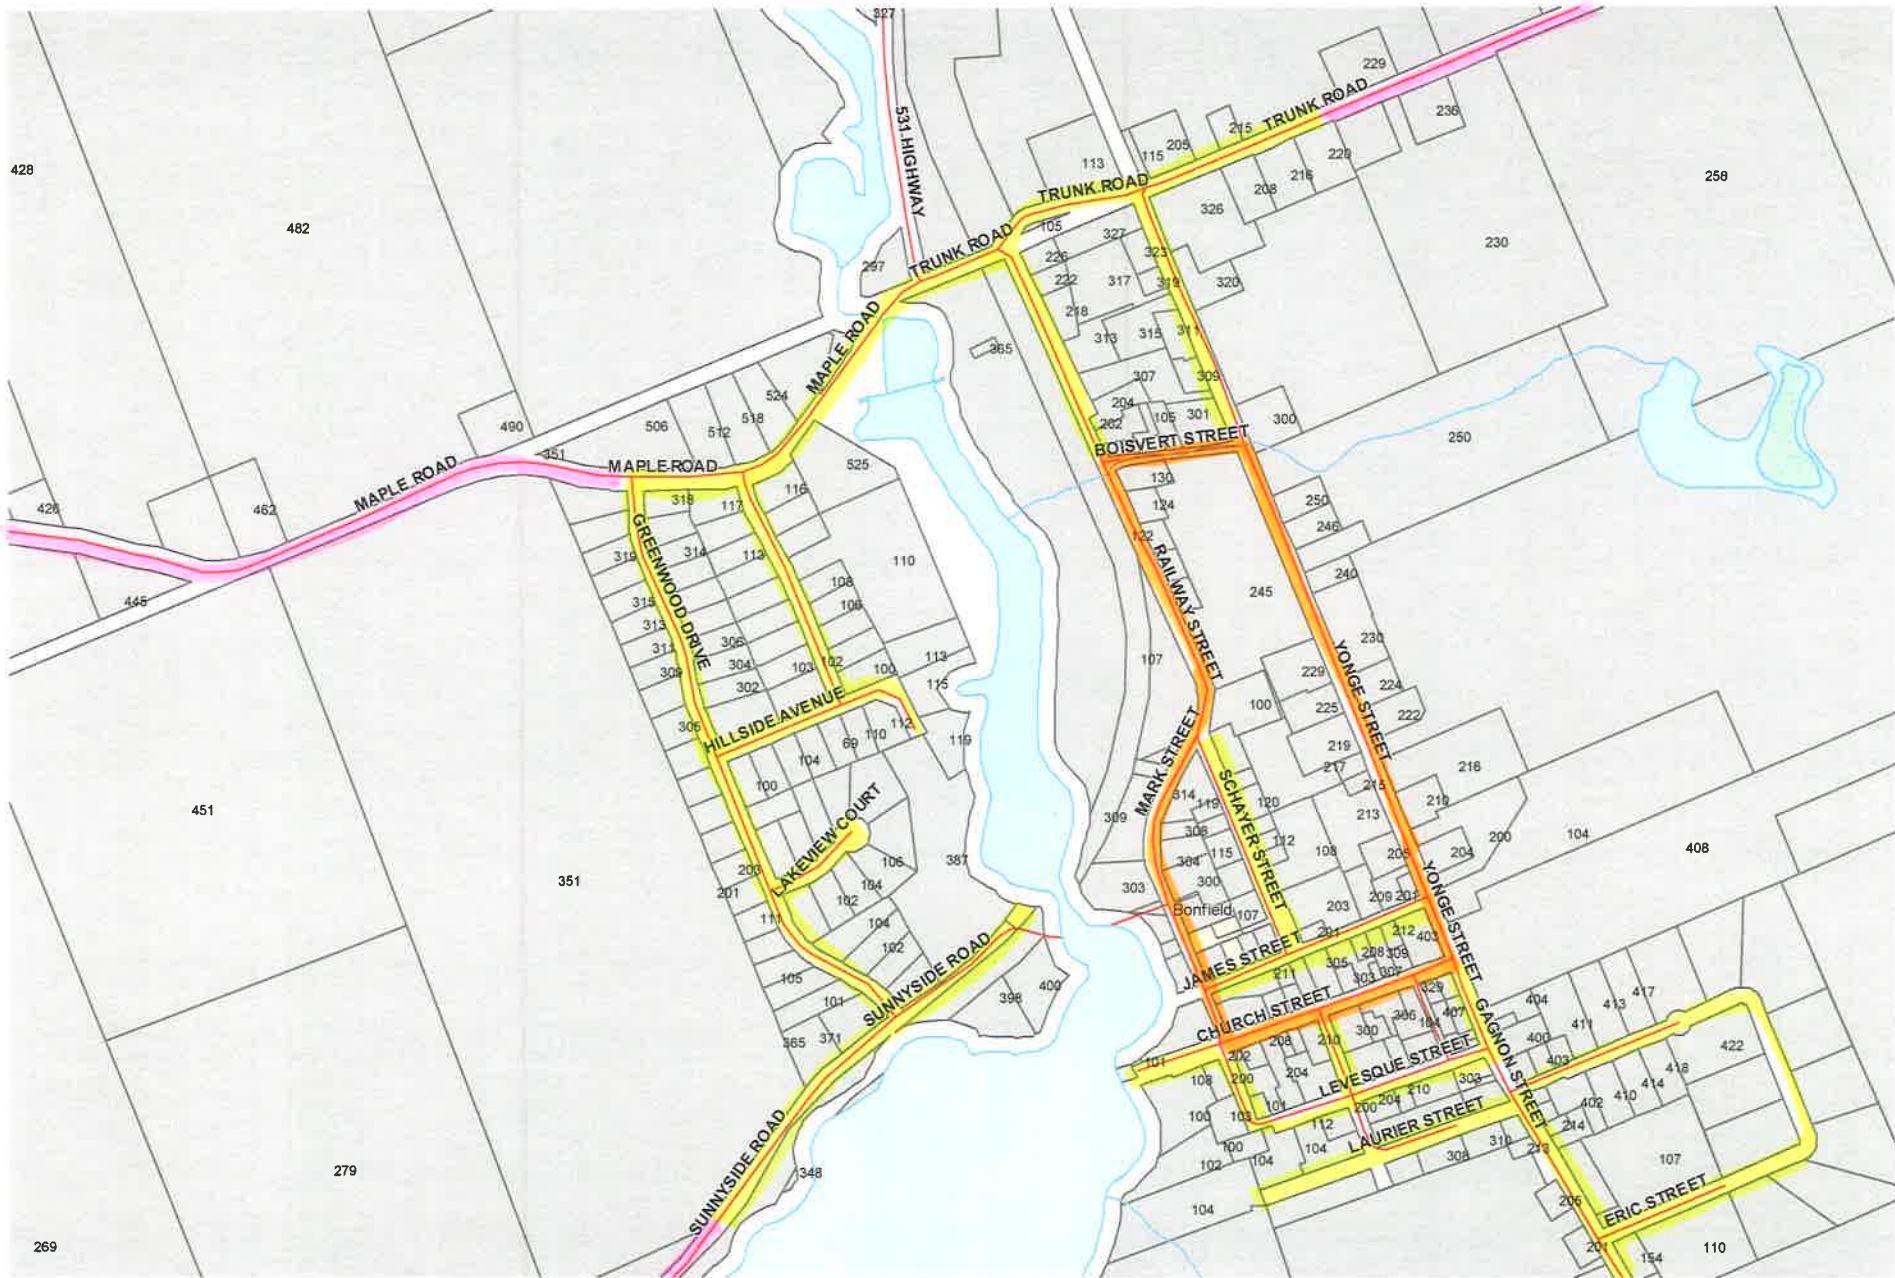

BONFIELD HAMLET PROPOSED SPEED LIMITS.

40 km/h

50 km/h

60 km/h

Community Safety Zone